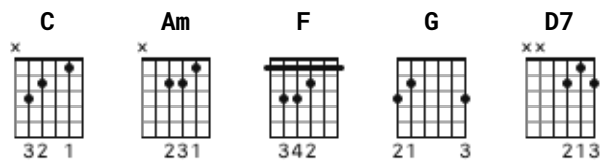

Foot Tapper Chords by The Shadows

Difficulty: beginner

Tuning: E A D G B E

CHORDS

Intro

| C | Am | F | G / - - | C | Am | F | G / - |

Verse

| C | | G | | C | | F | G |
| C | Am | F | G / - - |

Verse 2

| C | | G | | C | | F | G |
| C | Am | C | |

Middle

| G | | C | | G | | C | |
| Am | | F | | D7 | | G | G / - |

Verse 3

| C | | G | | C | | F | G |
| C | Am | C | |

Stops

| C / - - | drums | G / - - | drums | C / - - | drums | F / - - | drums |
| C / - - | drums | G / - - | drums | C | | | (4) |

Middle (again)

Verse 4

C		G		C		F	G
C	Am	F	G / - -	C	Am	C	C / - -
drums	C / - -	drums	C / - -